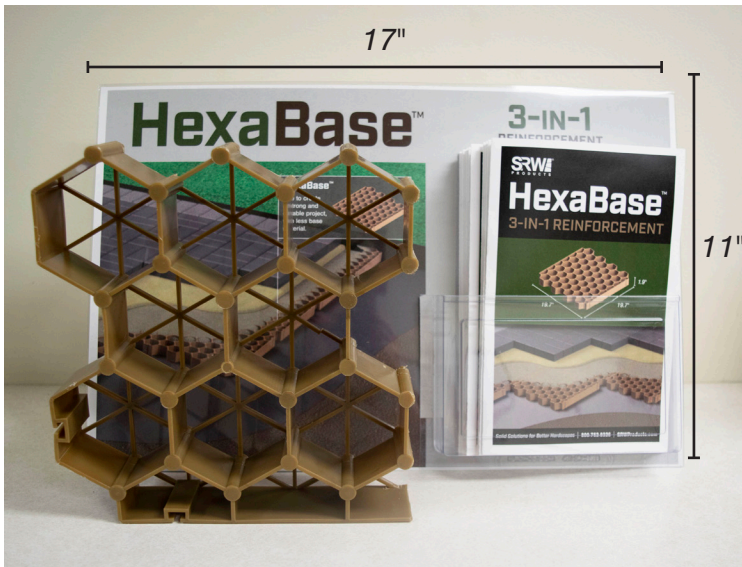

HexaBase[™]

IN-STORE DISPLAY OPTIONS

1

COUNTER TOP DISPLAY

Display 11"x17" easel on counter top or shelf with accompanying brochures and HexaBase[™] sample.

2

FLOOR DISPLAY

Stack HexaBase[™] cartons on aisle end cap or other open floor area. Leave a panel or sample out so customers can see the product.