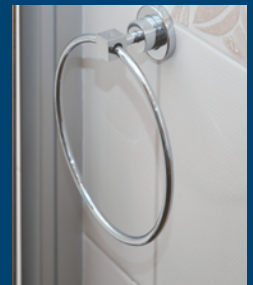

This is a Game Changer.

Instantly lock stone & veneer in place.
No mortar. No bracing. No kidding!

Holds strong in under 5 seconds!

Make Installation Easy with Vertical Instant Lock

Introducing an *ALL NEW adhesive technology*, specifically designed for vertical hardscape applications that can instantly lock stone, veneer and other materials in place in less than 5 seconds! It holds strong without sag or slip and can eliminate the need for mortar and bracing. It is safe for both indoor and outdoor use which makes it ideal for repairs. This is a game changer!

Watch Demo Now

www.SRWproducts.com/VILadhesive

Verticle Applications

Veneer

Fireplaces

Dry Stack

Outdoor Kitchens

Glass/Ceramic Tile