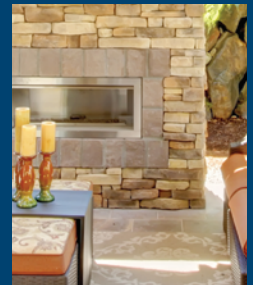

This is a Game Changer.

Instantly lock stone & veneer in place.
No mortar. No bracing. No kidding!

Holds strong in under 5 seconds!

Make Installation Easy with Vertical Instant Lock

Introducing an *ALL NEW adhesive technology*, specifically designed for vertical hardscape applications that can instantly lock stone, veneer and other materials in place in less than 5 seconds! It holds strong without sag or slip and can eliminate the need for mortar and bracing. It is safe for both indoor and outdoor use which makes it ideal for repairs. This is a game changer!

Watch Demo Now

www.SRWproducts.com/VILadhesive

Verticle Applications

Veneer

Fireplaces

Dry Stack

Outdoor Kitchens

Glass/Ceramic Tile